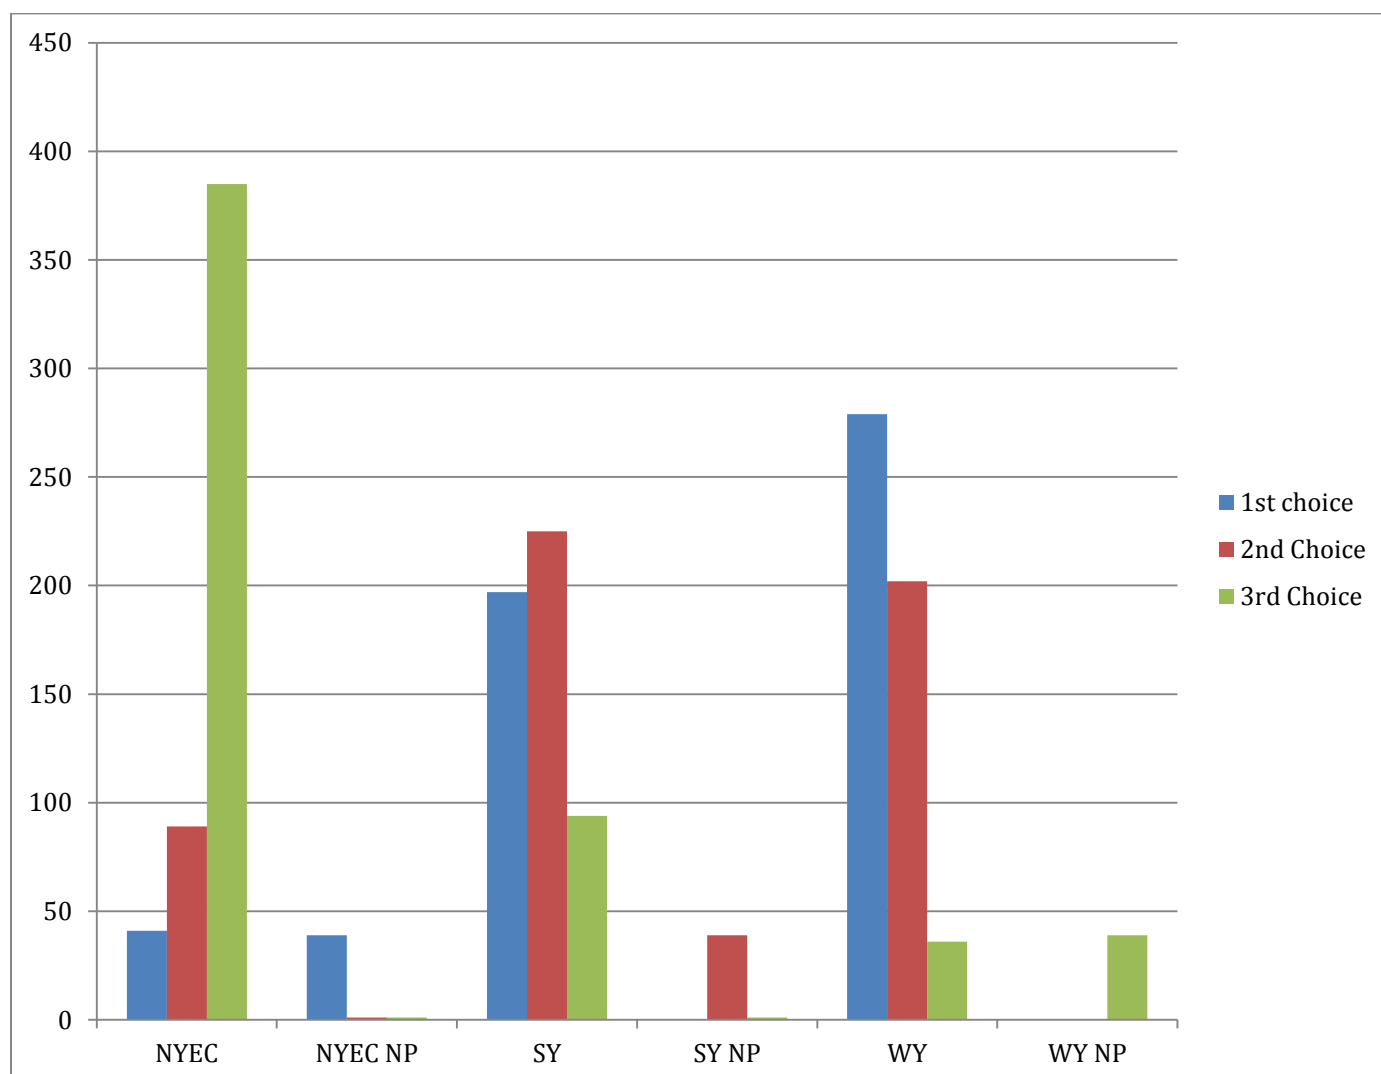

## HEE Yorkshire and Humber Foundation Schools Foundation Programme Group Preference Statistics 2017 – All schools

Please find below the Group rank preferences for all allocated HEE YH Foundation Schools trainees.

	NYEC	NYEC NP	SY	SY NP	WY	WY NP	Total
<b>1st choice</b>	41	39	197	0	279	0	556
<b>2nd Choice</b>	89	1	225	39	202	0	556
<b>3rd Choice</b>	385	1	94	1	36	39	556

### 1st choice

- NYEC
- NYEC NP
- SY
- SY NP
- WY
- WY NP