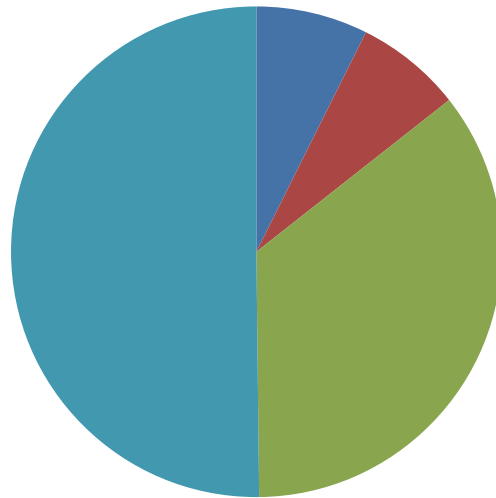

1st choice

- NYEC
- NYEC NP
- SY
- SY NP
- WY
- WY NP