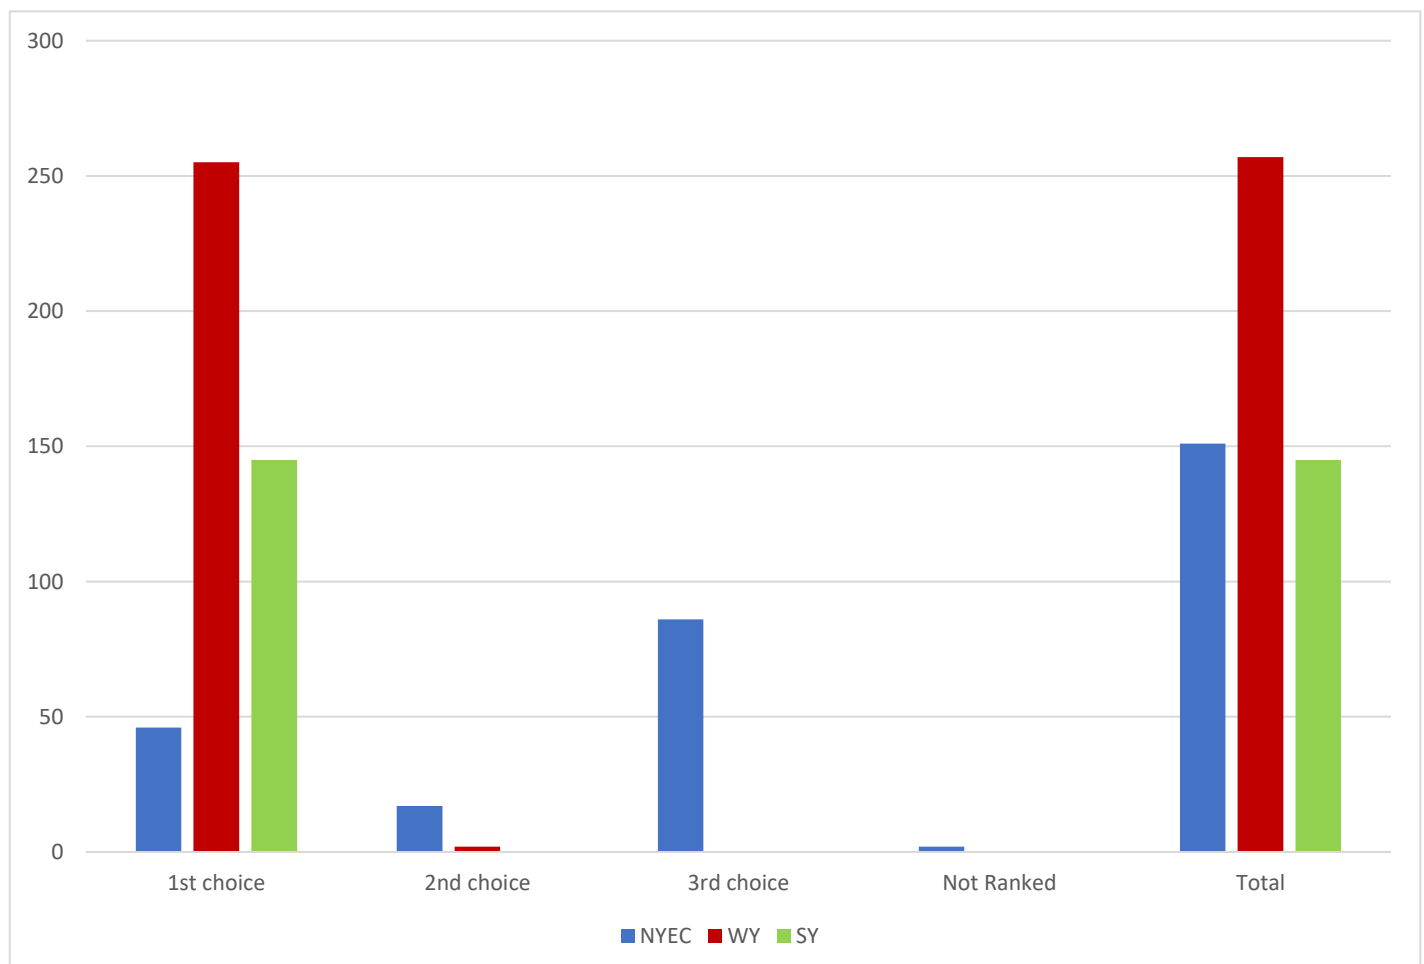

# HEE Yorkshire and Humber Foundation School Foundation Programme Group Matching Statistics 2019

Preference	NYEC	WY	SY
1st choice	46	255	145
2nd choice	17	2	0
3rd choice	86	0	0
Not Ranked	2	0	0
<b>Total</b>	<b>151</b>	<b>257</b>	<b>145</b>

Scores of Applicants Allocated to NYEC, Preferencing Group  
1st

Scores of Applicants Allocated to NYEC, Preferencing Group  
2nd

Scores of Applicants Allocated to NYEC, Preferencing Group 3rd

Scores of Applicants Allocated to SY, Preferencing Group 1st