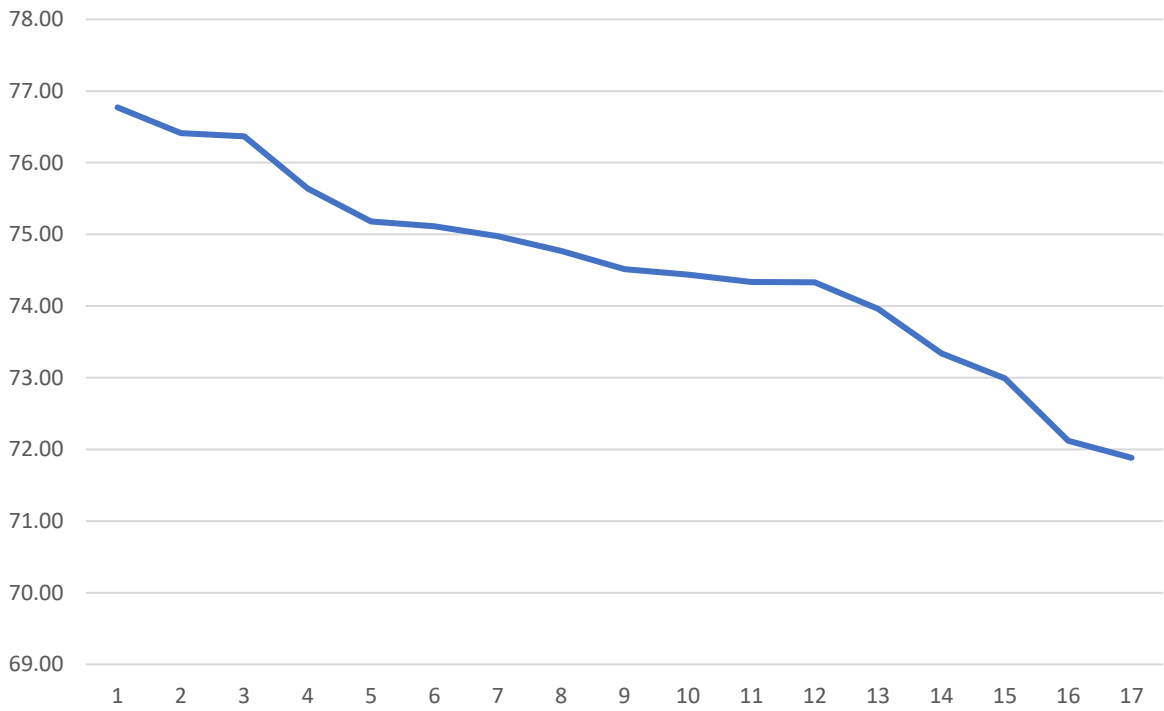

# HEE Yorkshire and Humber Foundation School Foundation Programme Group Matching Statistics 2019

Preference	NYEC	WY	SY
1st choice	46	255	145
2nd choice	17	2	0
3rd choice	86	0	0
Not Ranked	2	0	0
<b>Total</b>	<b>151</b>	<b>257</b>	<b>145</b>

Scores of Applicants Allocated to NYEC, Preferencing Group  
1st

Scores of Applicants Allocated to NYEC, Preferencing Group  
2nd

Scores of Applicants Allocated to NYEC, Preferencing Group 3rd

Scores of Applicants Allocated to SY, Preferencing Group 1st