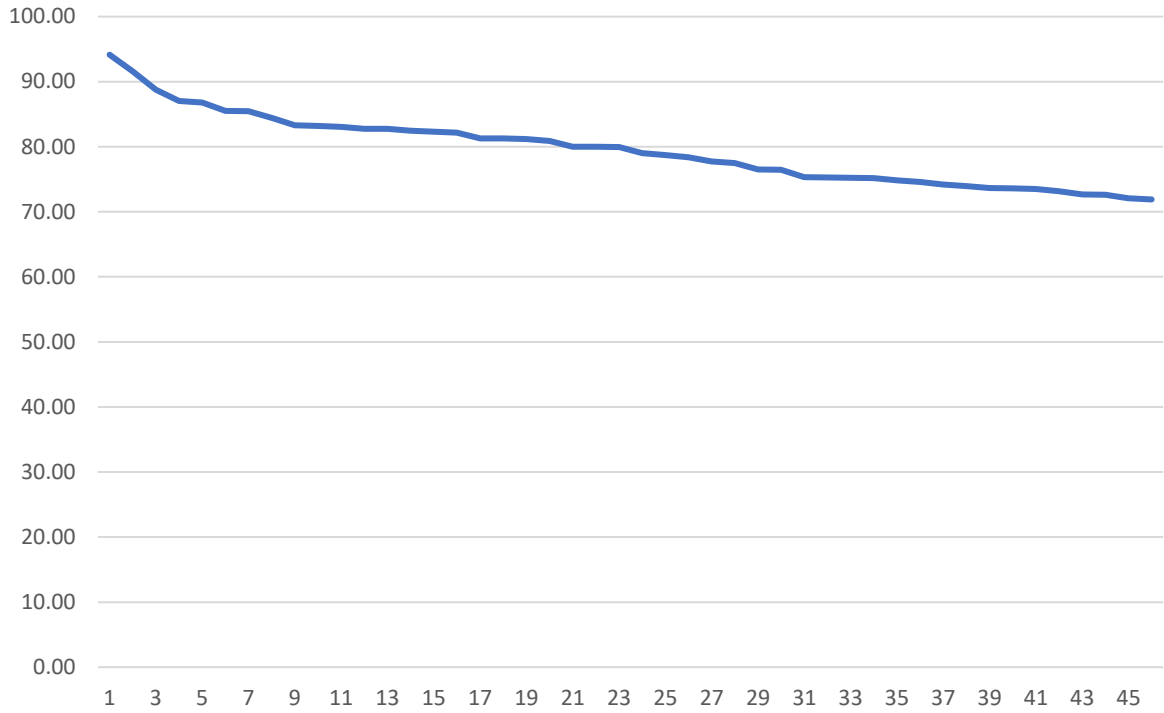

# HEE Yorkshire and Humber Foundation School Foundation Programme Group Matching Statistics 2019

Preference	NYEC	WY	SY
1st choice	46	255	145
2nd choice	17	2	0
3rd choice	86	0	0
Not Ranked	2	0	0
<b>Total</b>	<b>151</b>	<b>257</b>	<b>145</b>

Scores of Applicants Allocated to NYEC, Preferencing Group  
1st

Scores of Applicants Allocated to NYEC, Preferencing Group  
2nd

Scores of Applicants Allocated to NYEC, Preferencing Group 3rd

Scores of Applicants Allocated to SY, Preferencing Group 1st