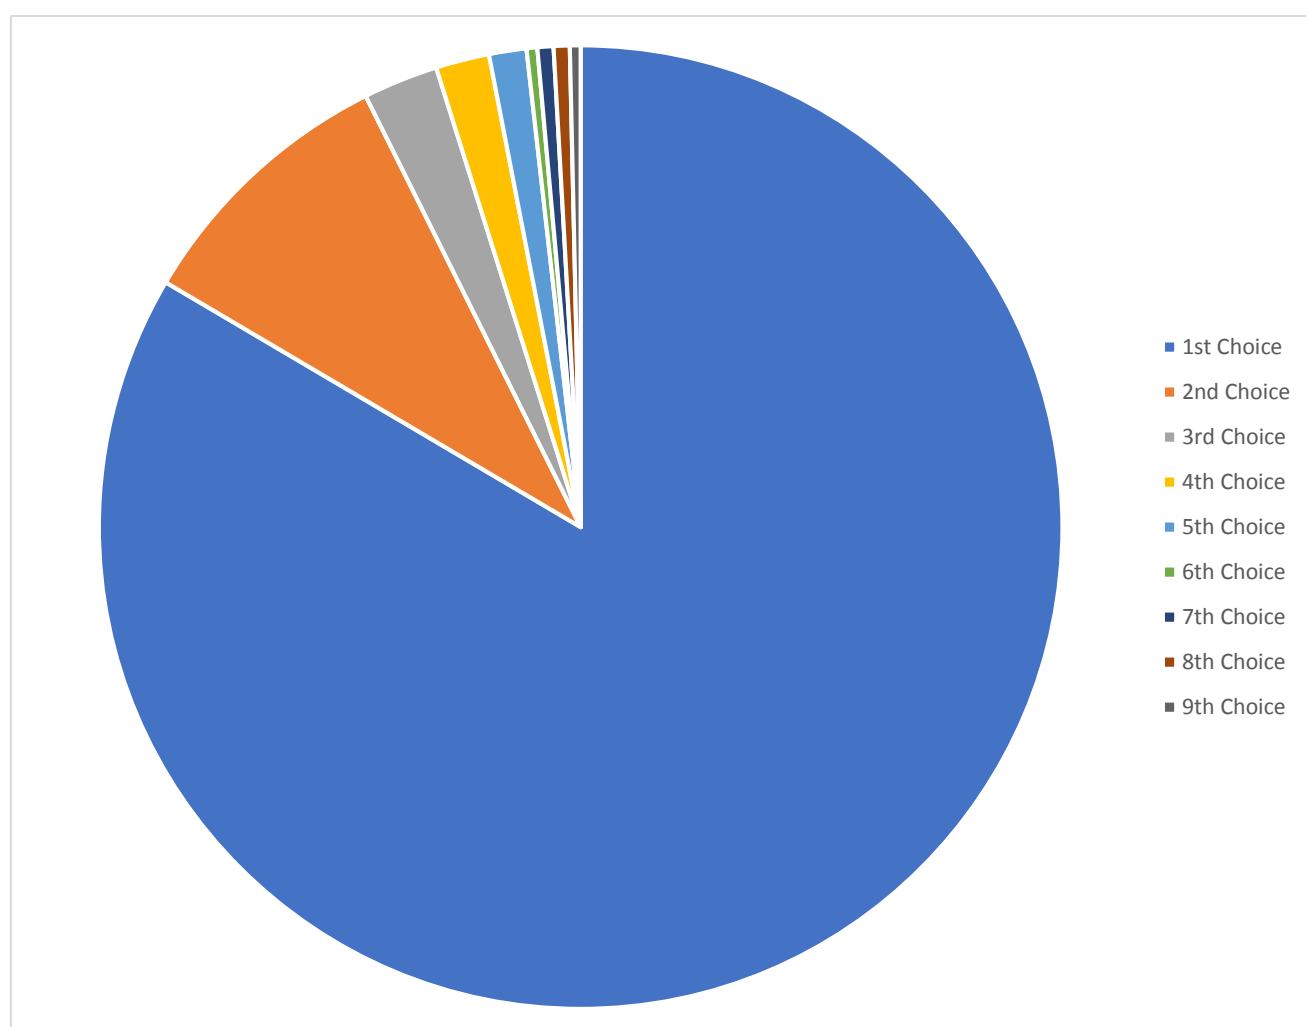

HEE Yorkshire and Humber Foundation Schools Foundation Programme UoA Preference Statistics 2018

Please find below the UoA rank preferences for all allocated HEE YH Foundation School trainees.

Preference	No Of Trainees	%
1st Choice	465	83.48%
2nd Choice	51	9.16%
3rd Choice	14	2.51%
4th Choice	10	1.80%
5th Choice	7	1.26%
6th Choice	2	0.36%
7th Choice	3	0.54%
8th Choice	3	0.54%
9th Choice	2	0.36%
Total	557	100.00%

Figure 1 UoA rank preferences Pie Chart

HEE Yorkshire and Humber Foundation Schools Foundation Programme UoA Allocation Statistics 2018

Please find below the score ratios for all allocated HEE YH Foundation School trainees. Percentage of trainees (rounded to 2 decimal points) vs score range