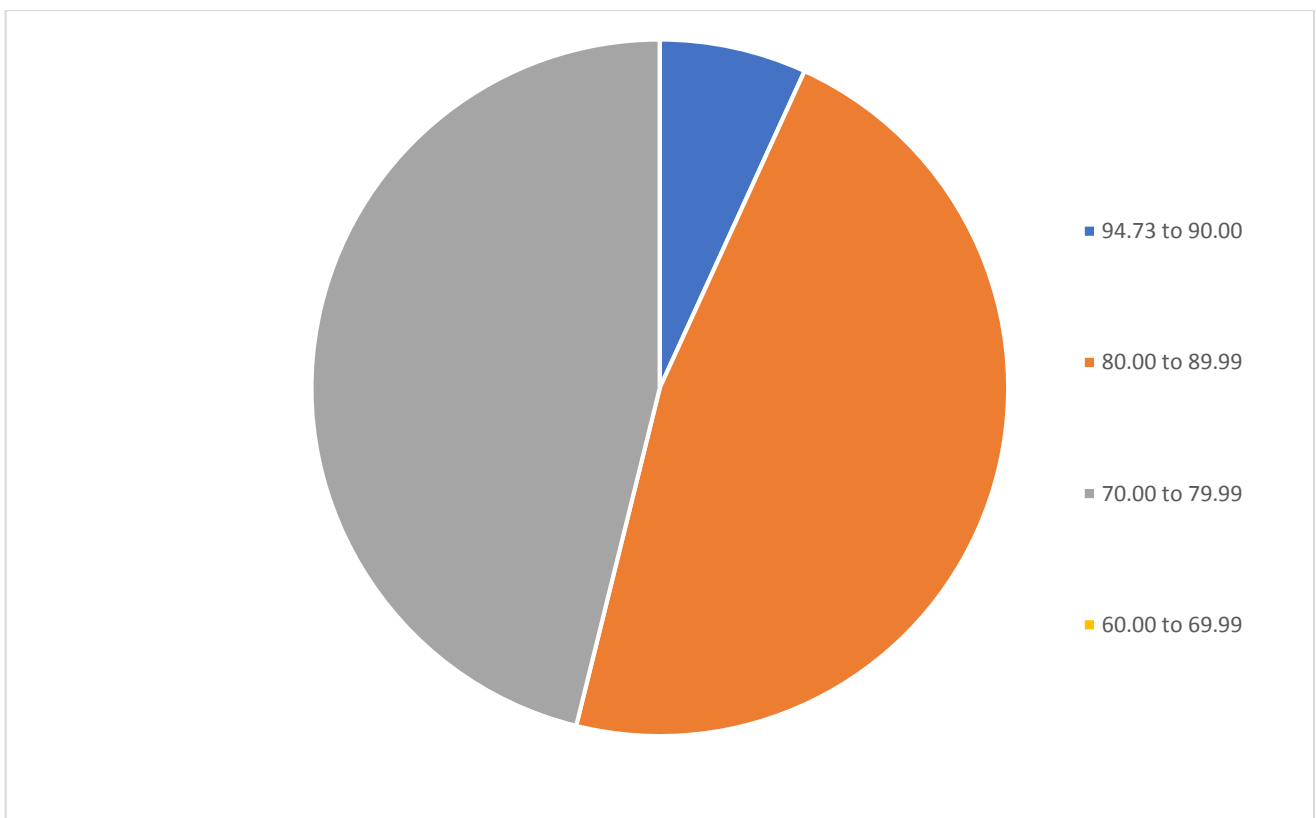

Figure 1 UoA rank preferences Pie Chart

HEE Yorkshire and Humber Foundation Schools Foundation Programme UoA Allocation Statistics 2018

Please find below the score ratios for all allocated HEE YH Foundation School trainees. Percentage of trainees (rounded to 2 decimal points) vs score range

Figure 2 - % Trainee vs Score Bar Chart

Figure 3- % Trainee vs Score Pie Chart

HEE Yorkshire and Humber Foundation Schools Foundation Programme UoA Allocation Statistics 2018

Percentage of trainees (rounded to 2 decimal points) vs score range

Figure 4- % Trainee vs Score Bar Chart

Figure 5- % Trainee vs Score Pie Chart