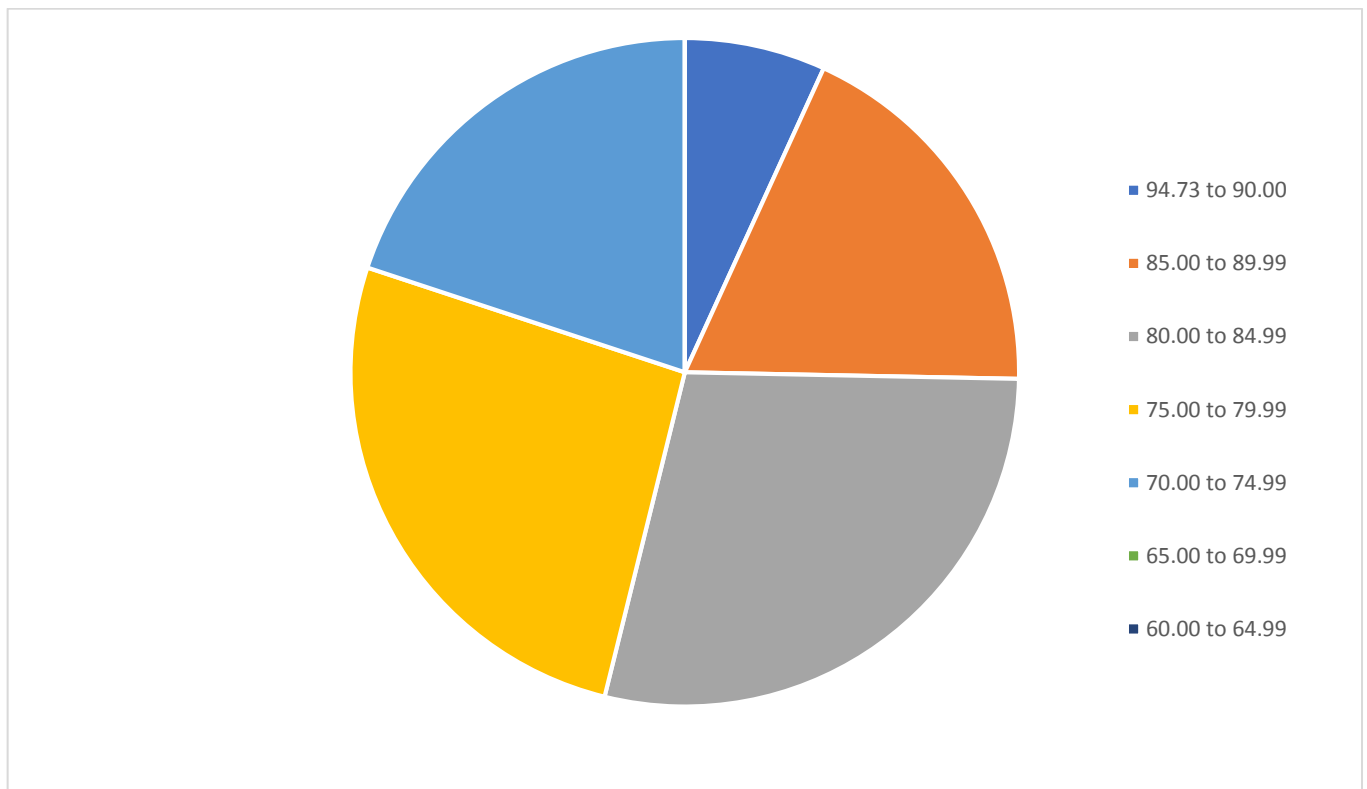

Figure 2 - % Trainee vs Score Bar Chart

Figure 3- % Trainee vs Score Pie Chart

HEE Yorkshire and Humber Foundation Schools Foundation Programme UoA Allocation Statistics 2018

Percentage of trainees (rounded to 2 decimal points) vs score range

Figure 4- % Trainee vs Score Bar Chart

Figure 5- % Trainee vs Score Pie Chart