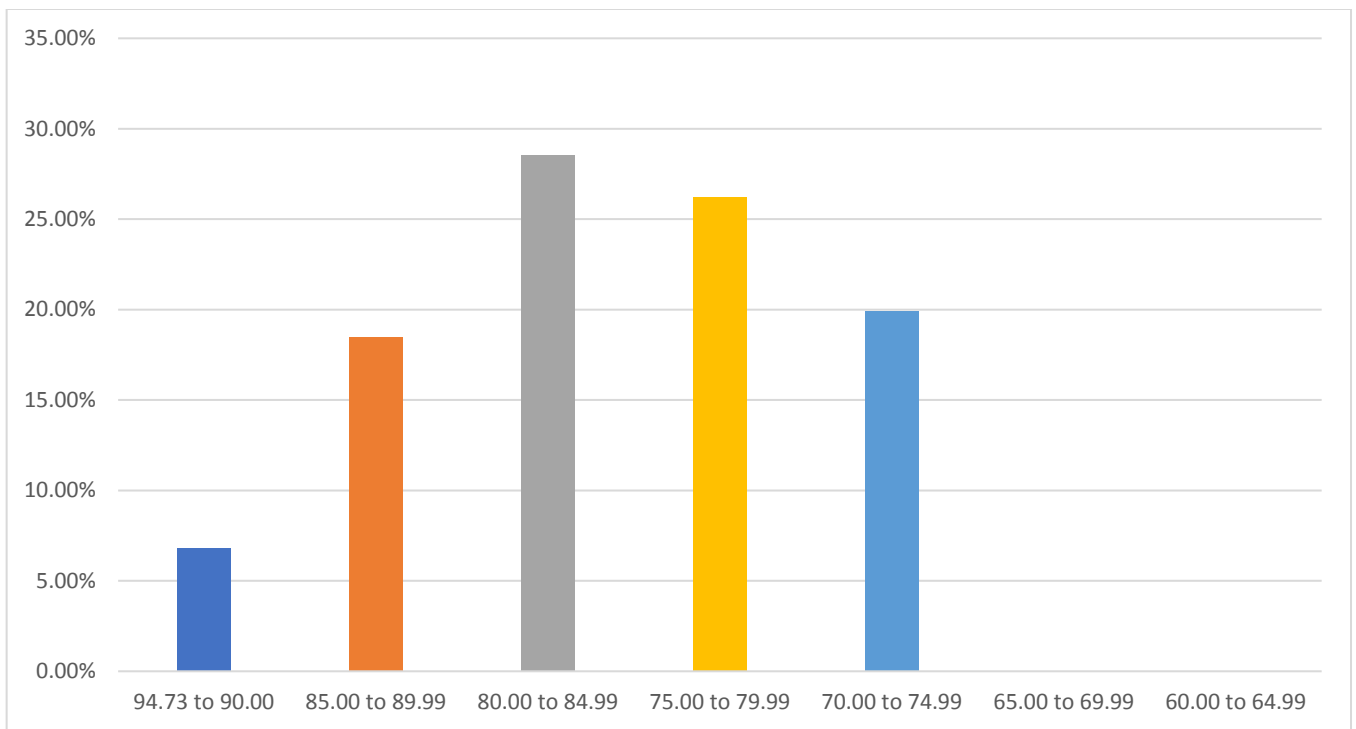

Figure 1 UoA rank preferences Pie Chart

HEE Yorkshire and Humber Foundation Schools Foundation Programme UoA Allocation Statistics 2018

Please find below the score ratios for all allocated HEE YH Foundation School trainees. Percentage of trainees (rounded to 2 decimal points) vs score range

Figure 2 - % Trainee vs Score Bar Chart

Figure 3- % Trainee vs Score Pie Chart

HEE Yorkshire and Humber Foundation Schools Foundation Programme UoA Allocation Statistics 2018

Percentage of trainees (rounded to 2 decimal points) vs score range

Figure 4- % Trainee vs Score Bar Chart

Figure 5- % Trainee vs Score Pie Chart