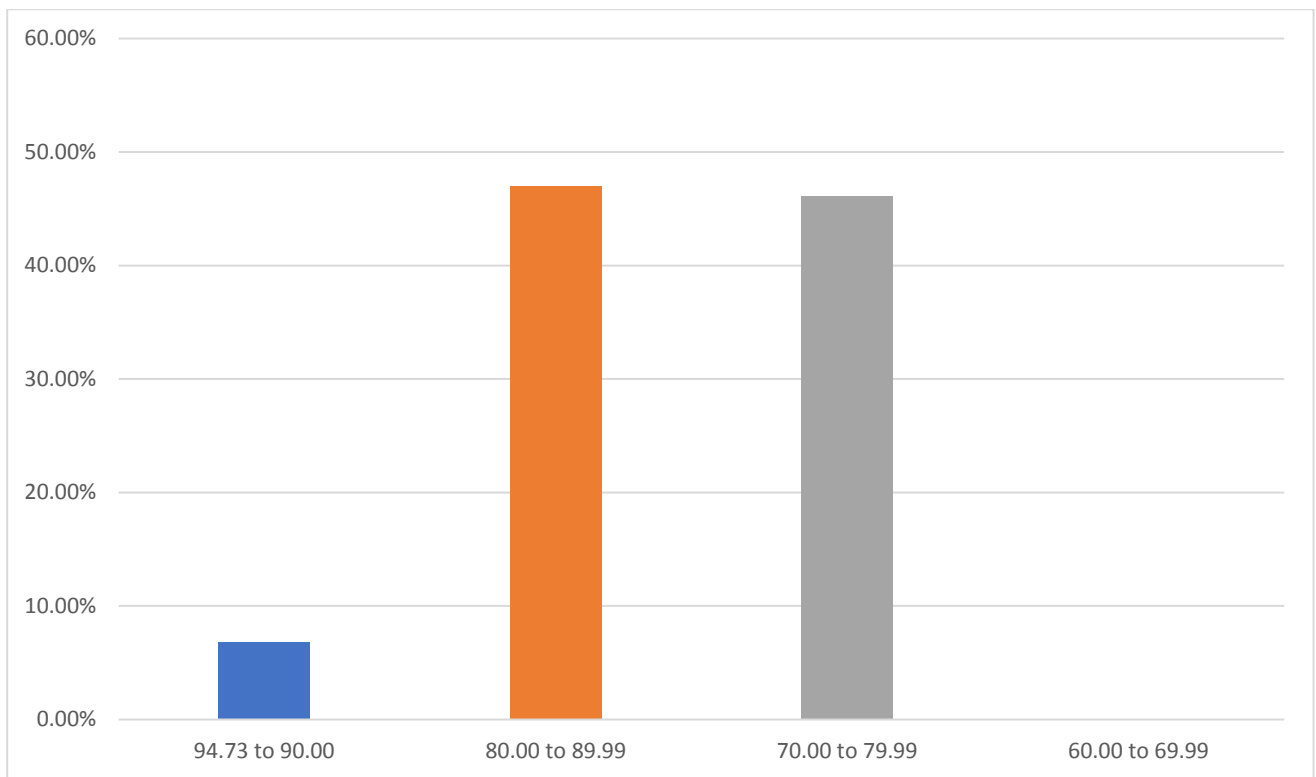

Figure 1 UoA rank preferences Pie Chart

HEE Yorkshire and Humber Foundation Schools Foundation Programme UoA Allocation Statistics 2018

Please find below the score ratios for all allocated HEE YH Foundation School trainees. Percentage of trainees (rounded to 2 decimal points) vs score range

Figure 2 - % Trainee vs Score Bar Chart

Figure 3- % Trainee vs Score Pie Chart

HEE Yorkshire and Humber Foundation Schools Foundation Programme UoA Allocation Statistics 2018

Percentage of trainees (rounded to 2 decimal points) vs score range