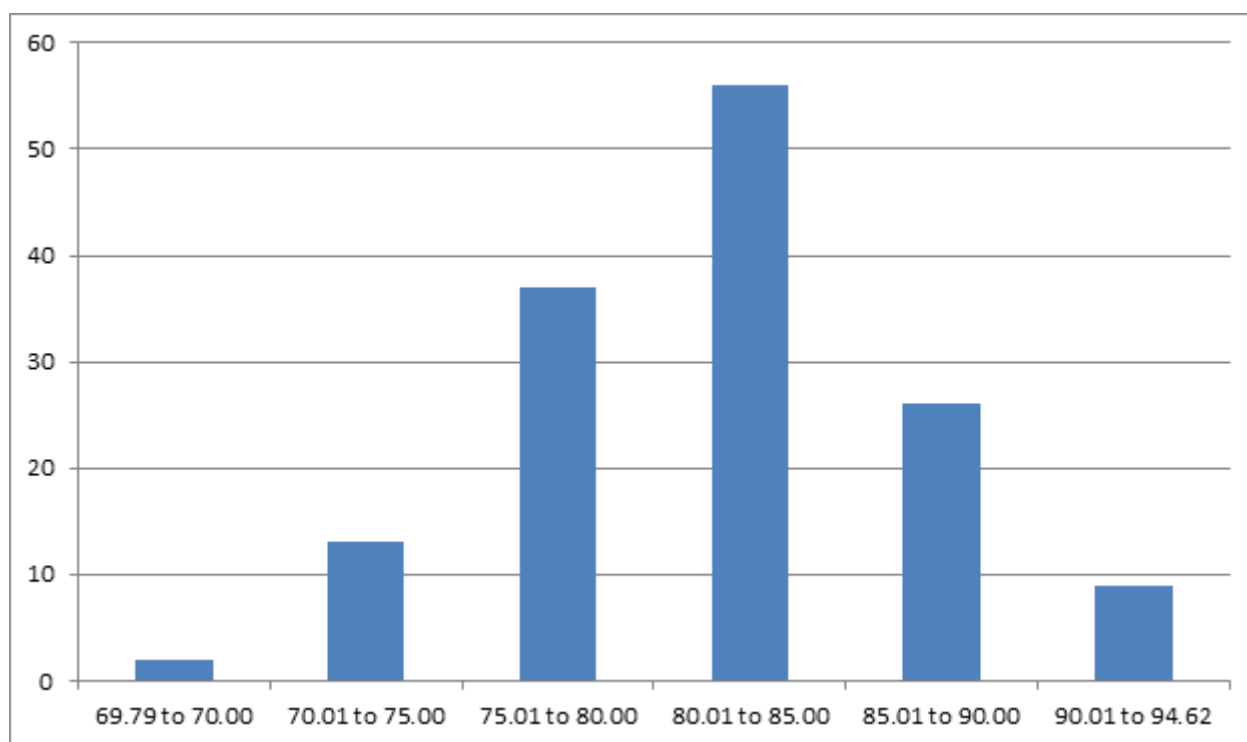

## Yorkshire & the Humber 2017 Allocation Statistics

### South Yorkshire Foundation School

Below is the breakdown of the applicant scores of those who have been allocated to the South Yorkshire Foundation School.

69.79 to 70.00	70.01 to 75.00	75.01 to 80.00	80.01 to 85.00	85.01 to 90.00	90.01 to 94.62
2	13	37	56	26	9